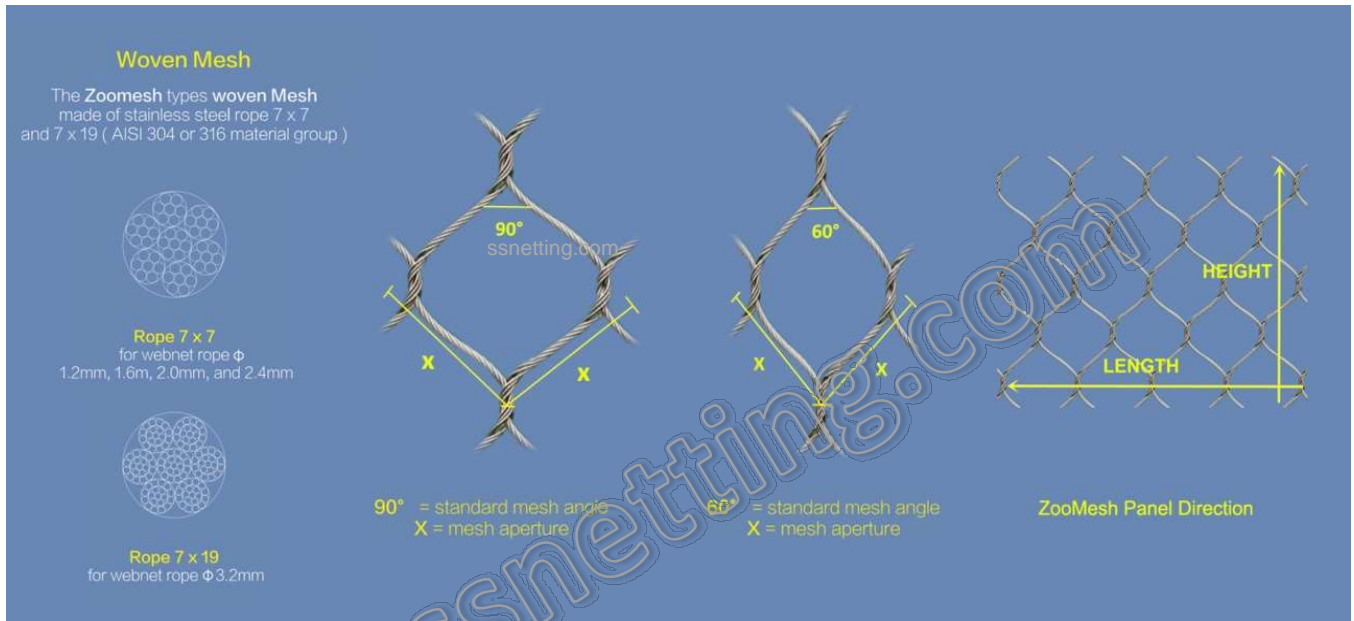

### Liulin Zoomesh tips:

Min. Breaking Load (KN) : 3.2mm – 7.38 ; 2.4mm – 4.18 ; 2.0mm – 3.17 ; 1.6mm – 2.17 ; 1.2mm – 1.22  
 Wire rope construction : 3.2mm - 7 X 19, all others – 7 x 7  
 Price Term : FOB Shijiazhuang, China  
 Material group : AISI 304 Stainless Steel  
 Standard size : 35ft x 70ft ( 9m x 18m ) or customers' required sizes  
 Packing : the mesh will be rolled and packed in PP woven bag  
 Country of Origin : China  
 Minimum order quantity : 100sq.ft. / 10sq.m.